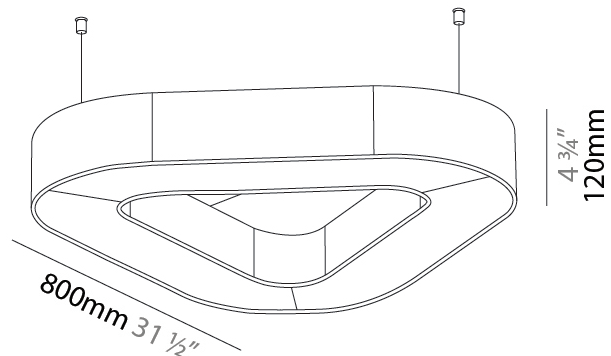

GENERAL

Series: Victory Acoustic
Partner: Prolicht
Division: Architectural
Installation: Suspension
Product Type: Acoustic
Mounting Location: Ceiling
Light Distribution: Direct

PHYSICAL

Shape: Round
Length (mm): 800
Length (in): 31 1/2
Width (mm): 752
Width (in): 29 5/8
Height (mm): 120
Height (in): 4 3/4

Diffuser: [PMMA - Opal / Micro-Prism](#)
Fixture Finish: [SSR / BKV / CWI / CRY / HAB / UFT / ITA / RUA / FTG / MYG / LOD / PUS / FRO / FUP / KIA / POP / BLS / SPG / MEY / GOH / CHC / COM / ABZ / JAG / OBR / MOS / ROR](#)

Acoustic Finish: [SFW / CYW / SEE / SYN / MTS / PMB / TTN / CYB / STO / DPE / BES / SHB / ARE / ANE / VRD / CRF](#)
Fixture Material: Aluminum

Primary Material: Acoustic
Cable Details: 2000mm / 78 3/4" or 6000mm / 236 1/4" Transparent Cable

ELECTRICAL

Lamp Type: LED (Zhaga Standard)
Input Wattage (W): 44.1
Total Output Wattage (W): 40
Dimming: [Non-Dimmable](#)
Driver Included: Yes
Driver Location: Integrated
Driver Type: Constant Current - Universal
Driver Class: Class 2
Input Voltage (V): 120 - 277

LED

Color Temperature (°K): [2700 / 3000 / 3500 / 4000](#)
Max. Delivered Lumen (lm): Max. 4433
Nominal Lumen (lm): Max. 6045
CRI: >90 CRI
Lamp Life (hrs): 50000

OPTICAL

RATINGS AND CERTIFICATIONS

Certified By: CSA Certified to UL and CSA Standards
IP rating: IP20